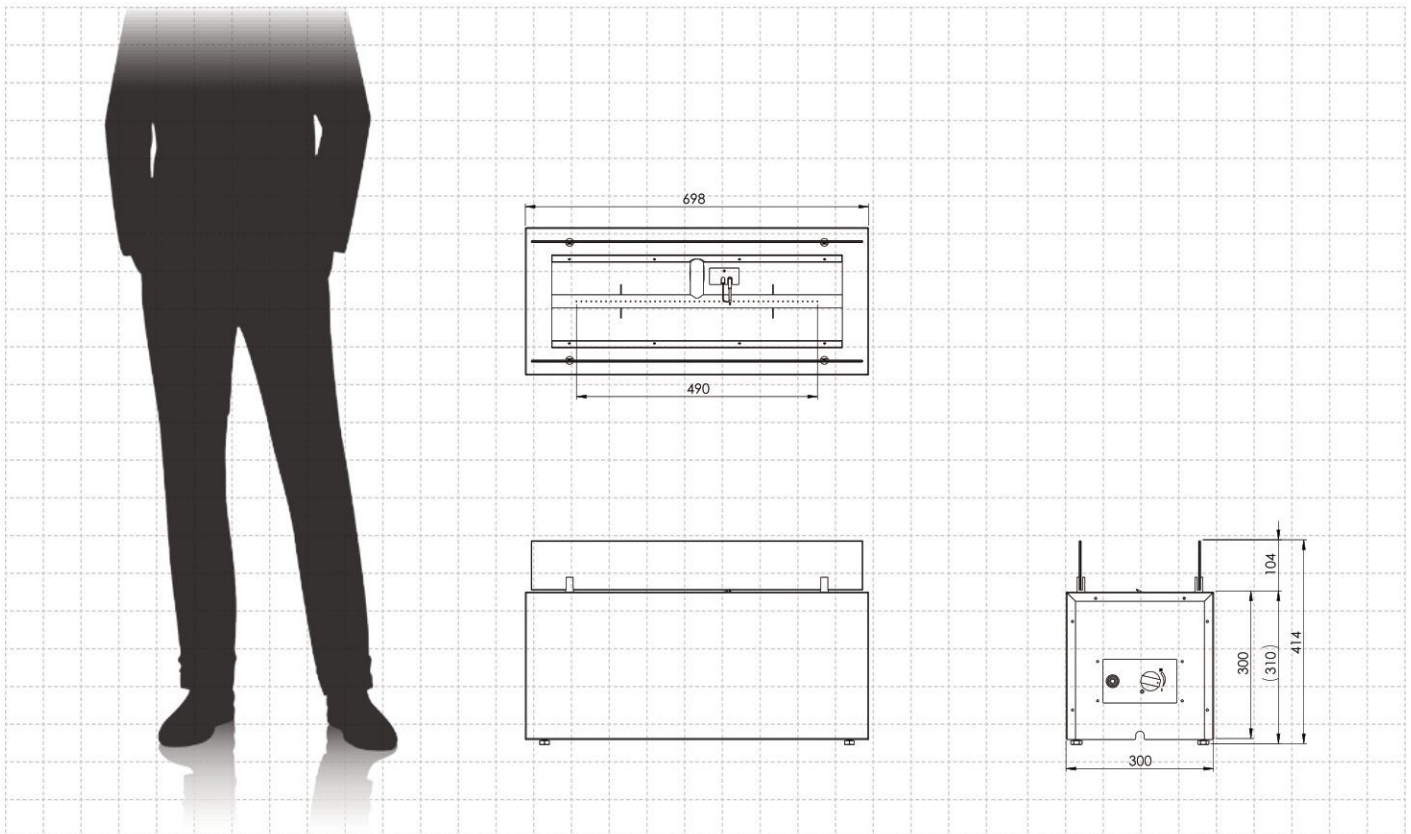

Rio

(Gas Technology)

Fuel type	LPG
Heat output	7.0 - 10.0 kW
Gas consumption	max. 0.50 - 0.65 kg/h burning time up to 55 hours
Gas pressure	(LPG) 37 mbar
Total gas hose length	4 meters (measured from valve to pressure regulator)
Weight	13.2 kg
Power supply	control panel: 1 x AAA battery
Flue	not required
Flame height regulation	yes
Materials	steel, tempered glass
Decorative accessories	black glass gravel
Application	for outdoor use only